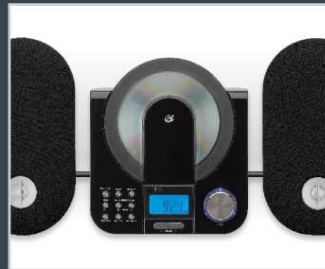

HC208B Home Music System with CD Player

CD player: CD, CD-R/RW
AM/FM radio with digital readout
Auxiliary input for connecting MP3 players and other audio devices

Remote

Full-range stereo speakers

Stereo headphone jack

Digital volume control

Blue backlit LCD display

Digital clock

Wall mountable

AC power: attached AC cord

Includes: remote control and removable stands

HC208B

Specifications

* CD Playback

- Vertical-Load Disc Player
- Plays CD/CD-R/RW Audio Tracks

* AM/FM Radio with Digital Readout

* Digital Volume Control

* Blue Backlit LCD Display

* Digital Clock

- with Sleep Timer Function

* Full-Range Stereo Speakers

- RCA Connectors

* Jacks

- Stereo Line-In Jack for MP3 & other Audio Players, 3.5mm type

* Remote Control

- Controls CD Playback
- Volume Control
- Remote uses CR2025 Button Cell Battery, Remote Battery included